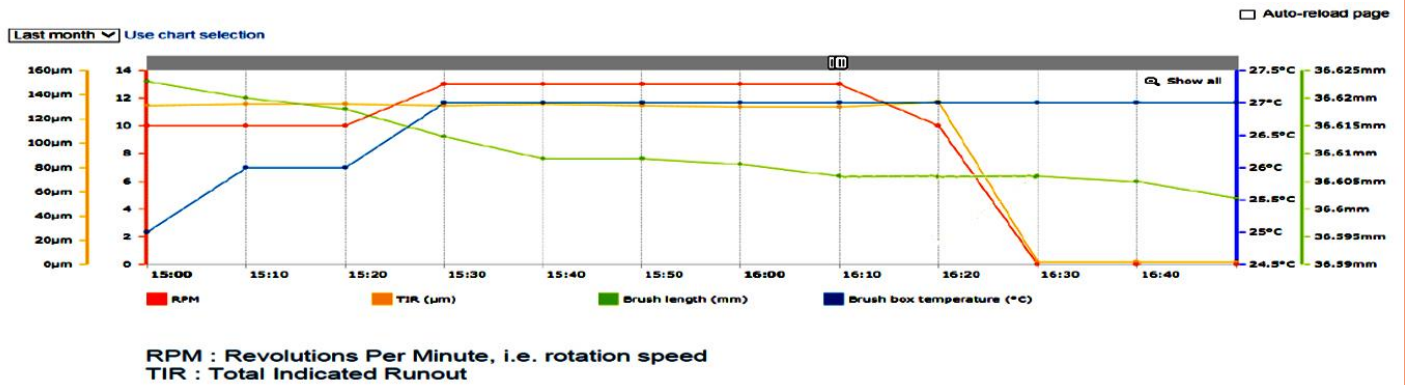

Киргизия (996)312-96-26-47

Россия (495)268-04-70

Казахстан (772)734-952-31

Brush 1

Real-time viewing of the parameters on the web portal

A REALLY INNOVATIVE SOLUTION

- New generation of smart sensors
- Two data management systems: